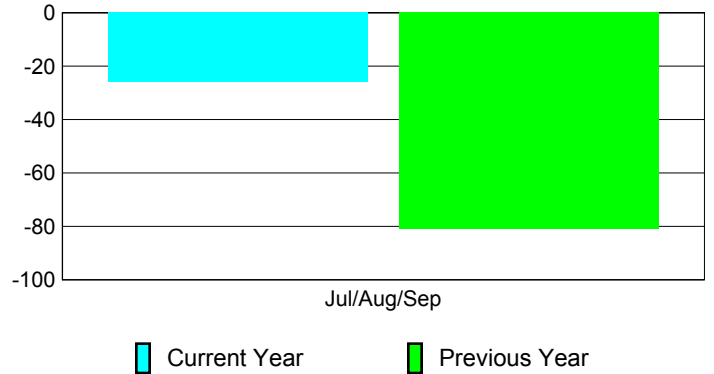

Comparison of Membership Gain/Loss

Current Year Compared to the Previous Year