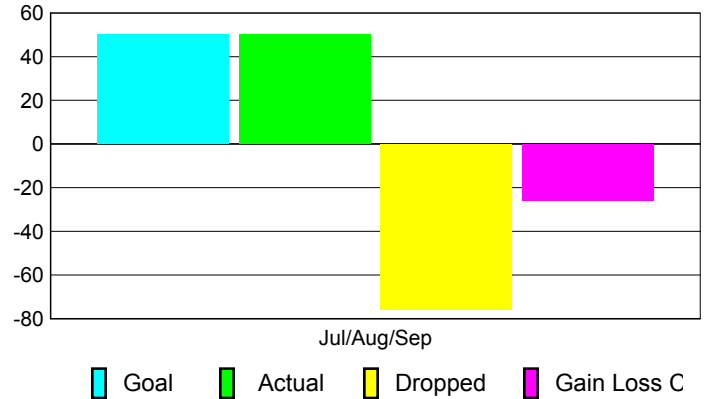

Membership Results 2010-2011

Goal, New, Dropped, Gain/Loss