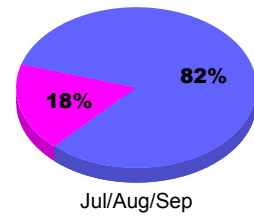

Membership Results
2010-2011

Membership
2009-2010

Month	Net Memb Goal	Actual New Memb	Actual Dropped Memb	Gain/Loss of Memb	Gain/Loss of Memb
Jul/Aug/Sep	50	50	-76	-26	-81
Totals	50	50	-76	-26	-81

Membership Results 2010-2011

Goal, New, Dropped, Gain/Loss

Comparison of Membership Gain/Loss

Current Year Compared to the Previous Year

Gender Comparison 2010-2011

■ Male ■ Female