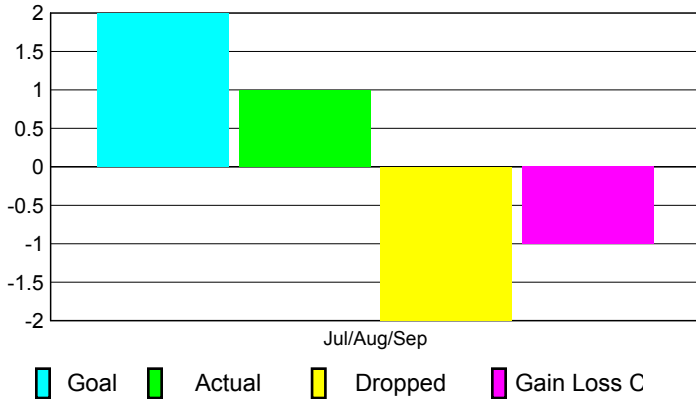

2010-2011 GMT Reports for District (or Undistricted) **District 305 N2**

GMT: NARESH KUMAR AGGARWAL

Location: PAKISTAN

GMT CA: 6

CLUBS

Club Results
2010-2011

Clubs
2009-2010

Month	New Club Goal	Actual New Clubs	Actual Dropped Clubs	Gain/Loss of Clubs	Gain/Loss of Clubs
Jul/Aug/Sep	2	1	-2	-1	-1
Totals	2	1	-2	-1	-1

Club Results 2010-2011

Goal, New, Dropped, Gain/Loss

Comparison of Club Gain/Loss

Current Year Compared to the Previous Year

YTD Status Quo Clubs 2010-2011

Status Quo Clubs Compared to Status Quo Members

MEMBERSHIP